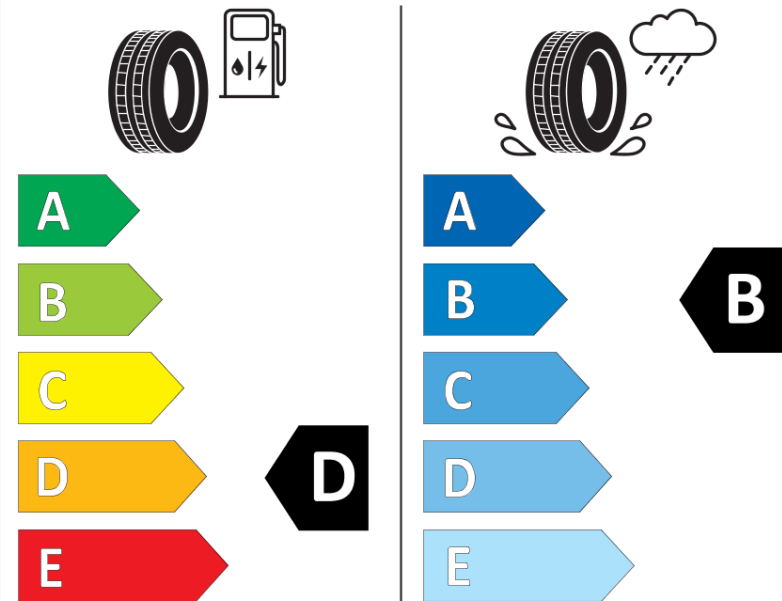

## Product Information Sheet

Delegated Regulation (EU) 2020/740

Supplier name or trademark	<b>MICHELIN</b>
Commercial name or trade designation	<b>PILOT SPORT 4 S GOE</b>
Tyre type identifier	<b>323499</b>
Tyre size designation	<b>225/40R19</b>
Load-capacity index	<b>93</b>
Speed category symbol	<b>Y</b>
Fuel efficiency class	<b>D</b>
Wet grip class	<b>B</b>
External rolling noise class	<b>B</b>
External rolling noise value	<b>71</b>
Severe snow tyre	<b>No</b>
Ice tyre	<b>No</b>
Date of start of production	<b>12/20</b>
Date of end of production	
Load version	<b>XL</b>
Additional information	<b>225/40 R19 93Y XL TL PILOT SPORT 4 S GOE MI</b>

# ENERG

**MICHELIN**

323499

225/40R19 93 Y

C1

2020/740