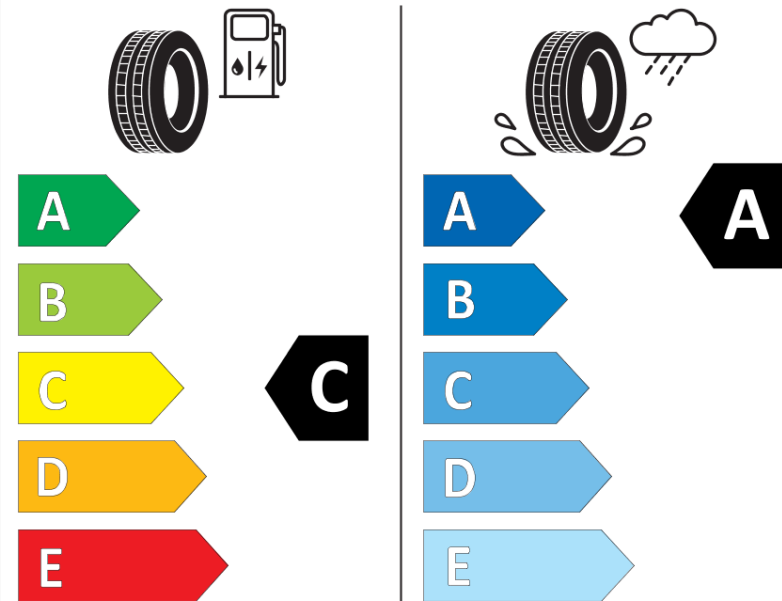

## Product Information Sheet

Delegated Regulation (EU) 2020/740

Supplier name or trademark	<b>MICHELIN</b>
Commercial name or trade designation	<b>PILOT SPORT 4</b>
Tyre type identifier	<b>674619</b>
Tyre size designation	<b>225/40ZR18</b>
Load-capacity index	<b>92</b>
Speed category symbol	<b>(Y)</b>
Fuel efficiency class	<b>C</b>
Wet grip class	<b>A</b>
External rolling noise class	<b>B</b>
External rolling noise value	<b>71</b>
Severe snow tyre	<b>No</b>
Ice tyre	<b>No</b>
Date of start of production	<b>05/15</b>
Date of end of production	
Load version	<b>XL</b>
Additional information	<b>225/40 ZR18 (92Y) EXTRA LOAD TL PILOT SPORT 4 MI</b>

# ENERG

**MICHELIN**

674619

225/40ZR18 (92Y) XL

C1

2020/740