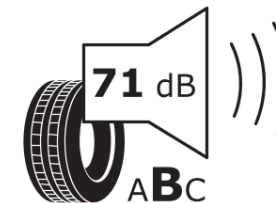

ENERG

MICHELIN

674619

225/40ZR18 (92Y) XL

C1